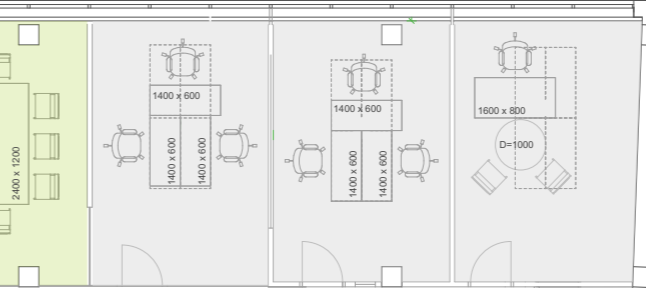

SPACE PLAN

VARIANTA 2

OFFICE DESK: 1200 x 800 mm
MEETING DESK: 1400 x 600 mm
 1400 x 800 mm
 2400 x 1200 mm

NOTE: THIS IS AN INDICATIVE SPACE PLAN, BEFORE REALIZATION IT SHOULD BE CHECKED AND APPROVED BY HYGIENIC REGULATION AUTHORITIES