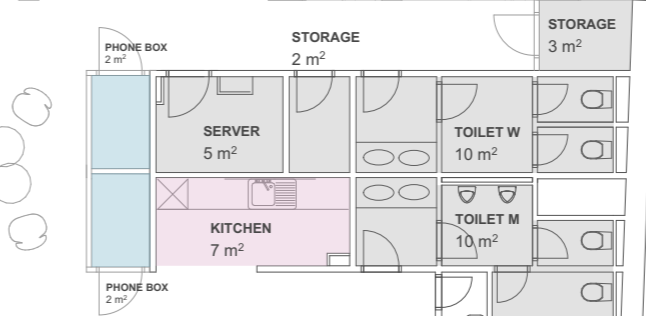

SPACE PLAN

VARIANTA 2

OFFICE DESK: 1200 x 800 mm
MEETING DESK: 1400 x 600 mm
 1400 x 800 mm
 2400 x 1200 mm

NOTE: THIS IS AN INDICATIVE SPACE PLAN, BEFORE REALIZATION IT SHOULD BE CHECKED AND APPROVED BY HYGIENIC REGULATION AUTHORITIES