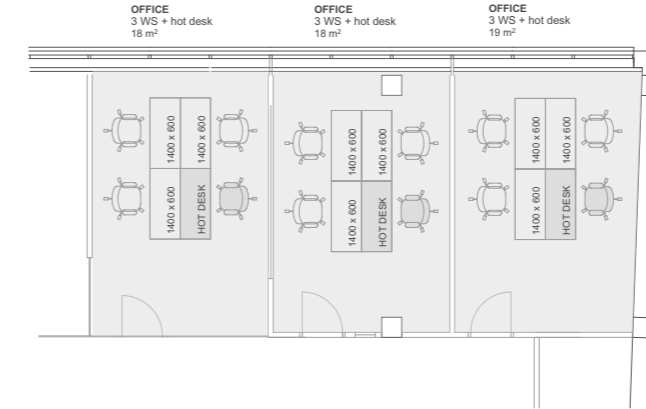

SPACE PLAN

VARIANTA 2

OFFICE DESK: 1200 x 800 mm
MEETING DESK: 1400 x 600 mm
 1400 x 800 mm
 2400 x 1200 mm

NOTE: THIS IS AN INDICATIVE SPACE PLAN, BEFORE REALIZATION IT SHOULD BE CHECKED AND APPROVED BY HYGIENIC REGULATION AUTHORITIES