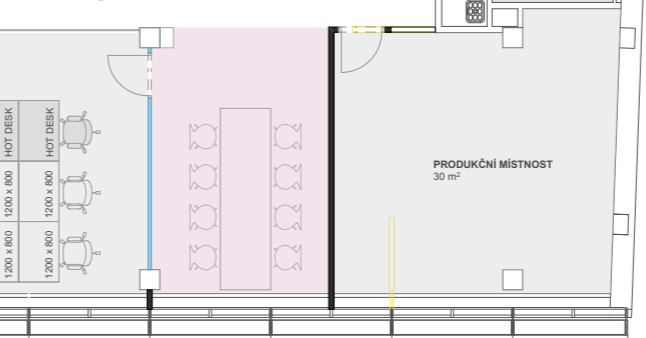

SPACE PLAN

VARIANTA 2

OFFICE DESK: 1200 x 800 mm
MEETING DESK: 1400 x 600 mm
 1400 x 800 mm
 2400 x 1200 mm

NOTE: THIS IS AN INDICATIVE SPACE PLAN, BEFORE REALIZATION IT SHOULD BE CHECKED AND APPROVED BY HYGIENIC REGULATION AUTHORITIES